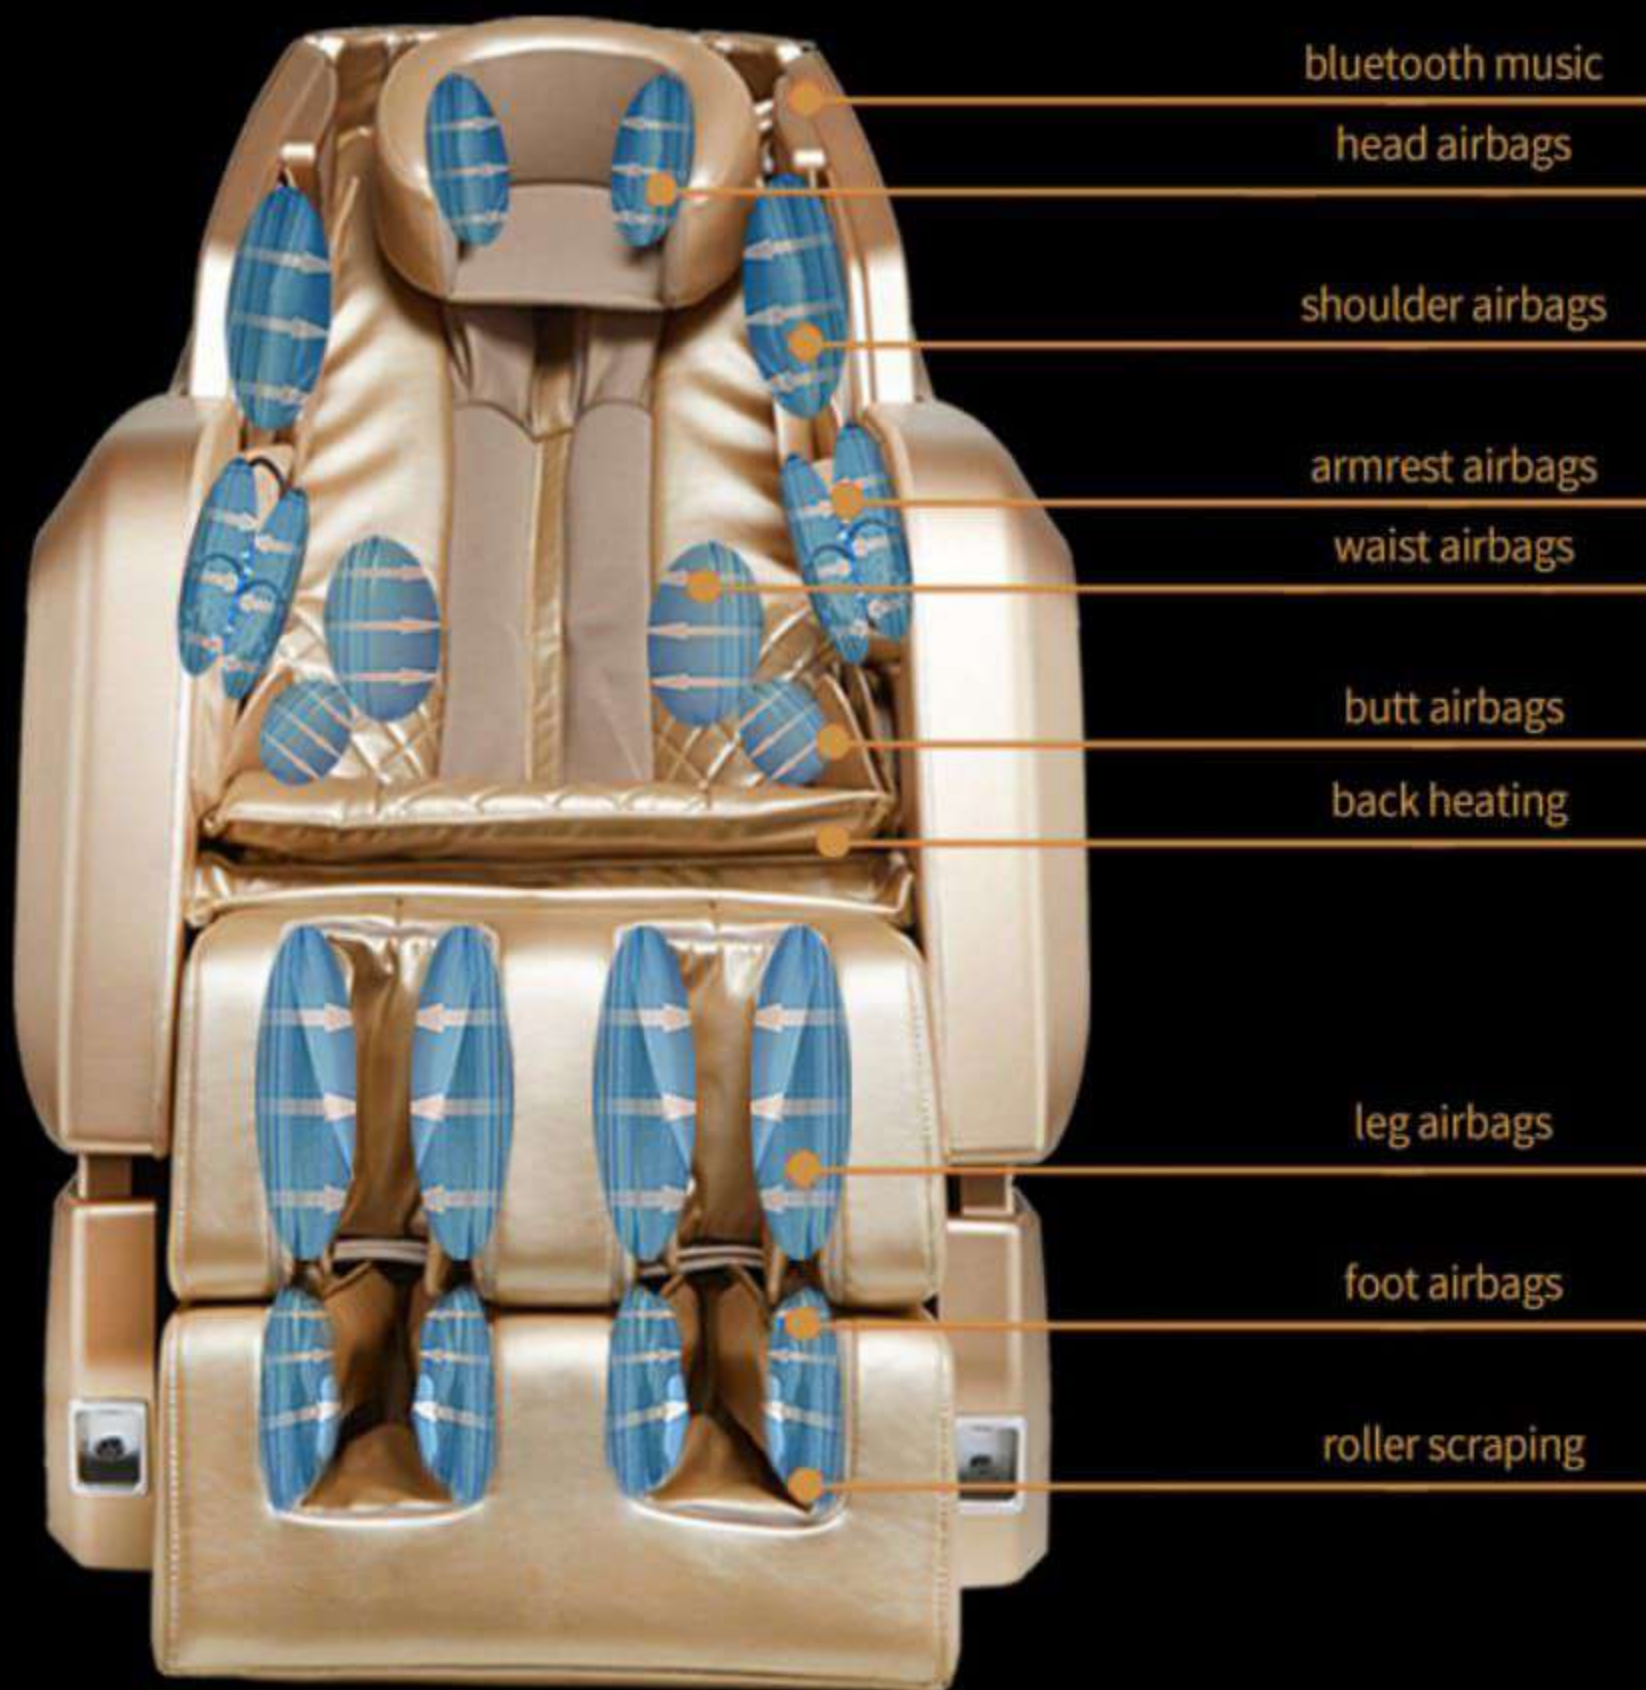

【Three technology, let massage more fit】

Massage spot detection

Detection of new optical coupling

The s-shape fits the track

The massage track extends to the hips

Intelligent trip

Bionic manipulator

135cm long guide rail

Full square coverage, smart layout

New
upgrade

Three gears
Efforts to regulate

Three gears
Shoulder width adjustment

Knead+Massage

Tap+Thump

Alternating+Slapping

The Rollers Move Around The Track

10 Modes And 5 Massage Techniques

Encapsulated U-Shaped Pillow

With the Airbags on Each Side

Relax the Physical and Mental Stress

High Quality Wireless Speaker

When Masage Meets the Music

Like a Heaven-Made Match

【Zero space | zero gravity】

A key design
Zero against the wall

【Full Body Airbags Massage】

【SL Guide Rail】

The massage track extends to the hips

【Product parameters】

860mm

873mm