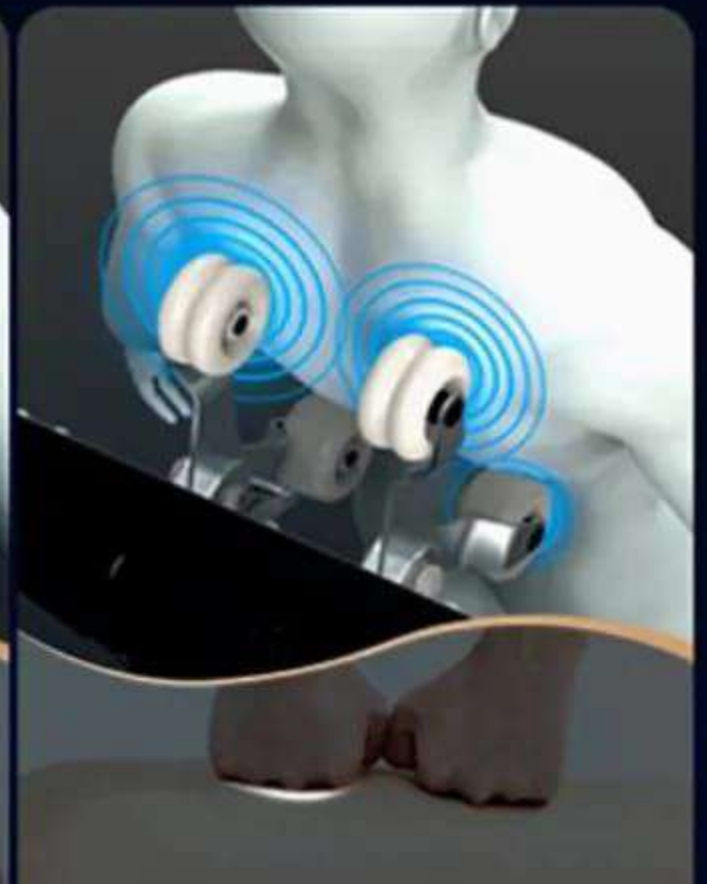

【Three technology, let massage more fit】

Massage spot detection

Detection of new optical coupling

The s-shape fits the track

The massage track extends to the hips

Intelligent trip

Bionic manipulator

135cm long guide rail

Full square coverage, smart layout

New
upgrade

Three gears
Efforts to regulate

Three gears
Shoulder width adjustment

Knead+Massage

Tap+Thump

Alternating+Slapping

The Rollers Move Around The Track

10 Modes And 5 Massage Techniques

Encapsulated U-Shaped Pillow

With the Airbags on Each Side

Relax the Physical and Mental Stress

High Quality Wireless Speaker

When Masage Meets the Music

Like a Heaven-Made Match

【Zero space | zero gravity】

A key design
Zero against the wall

【Full Body Airbags Massage】

【SL Guide Rail】

The massage track extends to the hips

【Product parameters】

860mm

873mm