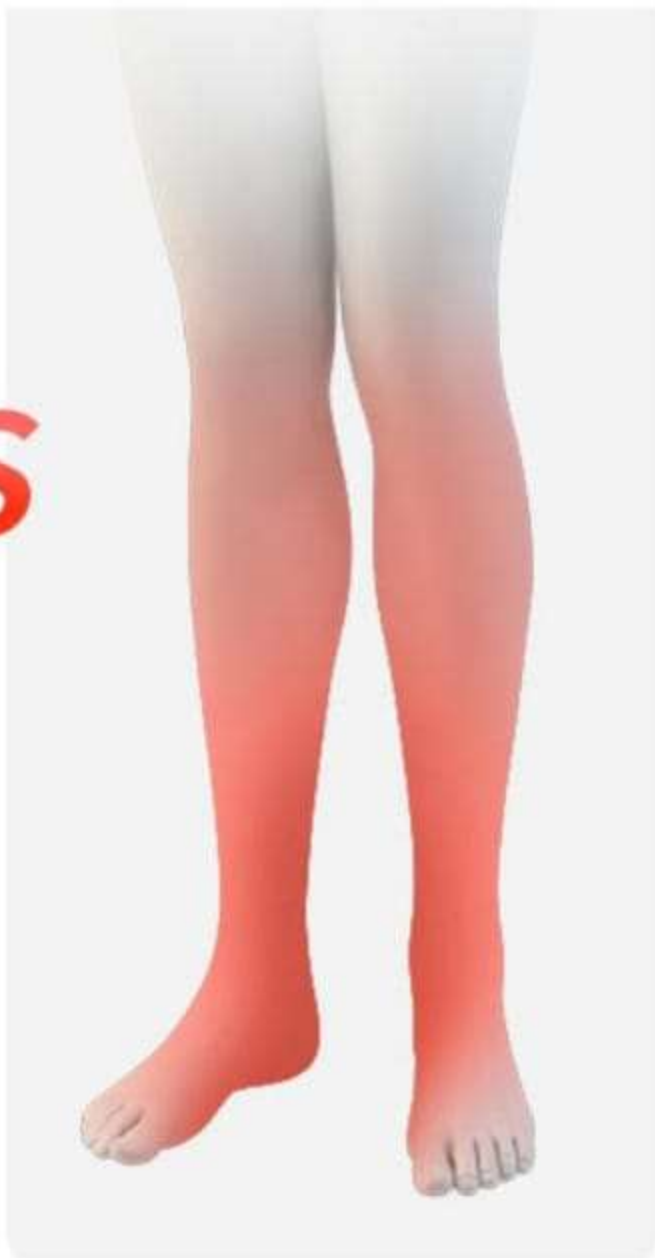

10-12CM

Cover your feet with one click

Turn on "Foot Cover Mode" and warm your body for 5 minutes to promote blood circulation

before use cold

After use warm

VS

One-button start Simple touch screen control

Simple and smart old man can easily control