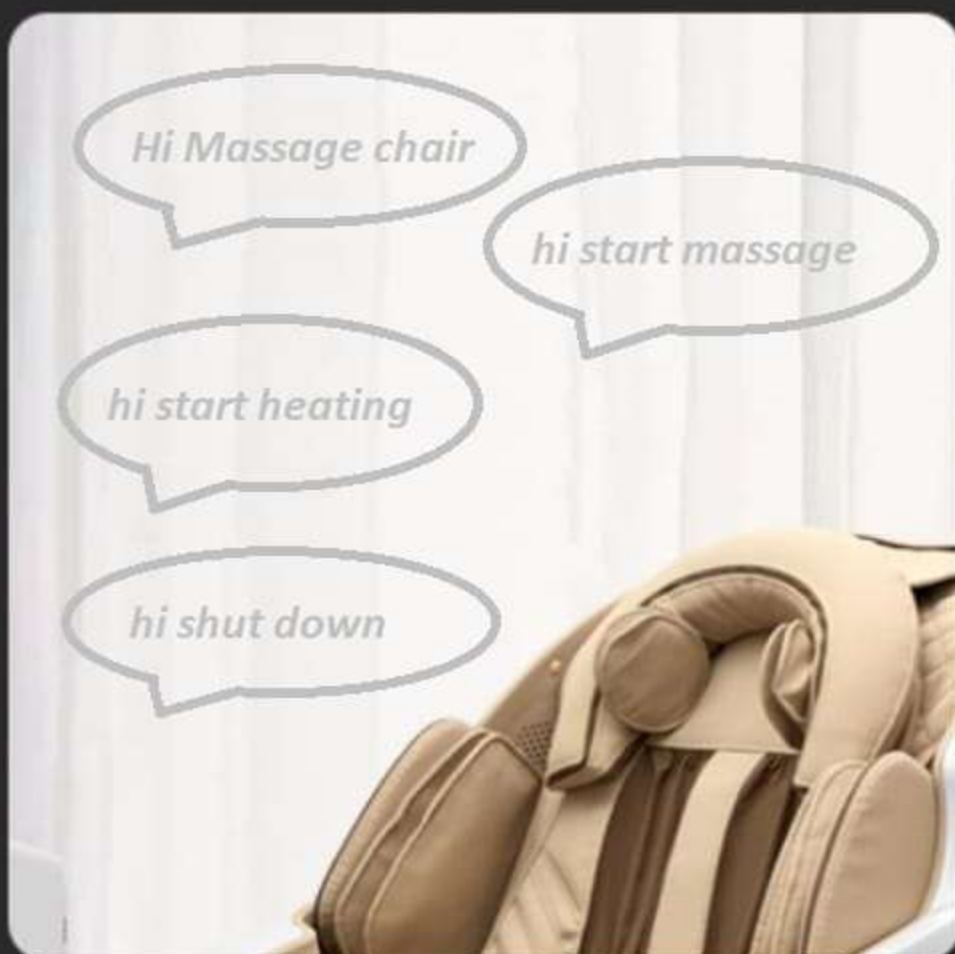

Detachable PU Leather for Cleaning

USB Port

Arm air bag massage

Air Bag Area

Head / shoulder / arm / buttock / calf / feet

- Calf and Feet Heating

- Buttock and Back Heating

10.1 Inch Large Screen Operating System

Auto Leg Fitting Massager

Intelligent Voice Control System

Feet Rollers and Air Bag Massage

Arm air bag massage

• Calf and Feet Heating

• Buttock and Back Heating

Air Bag Area

Head / shoulder / arm / buttock / calf / feet

10-12CM

Cover your feet with one click

Turn on "Foot Cover Mode" and warm your body for 5 minutes to promote blood circulation

before use cold

After use warm

VS

One-button start Simple touch screen control

Simple and smart old man can easily control