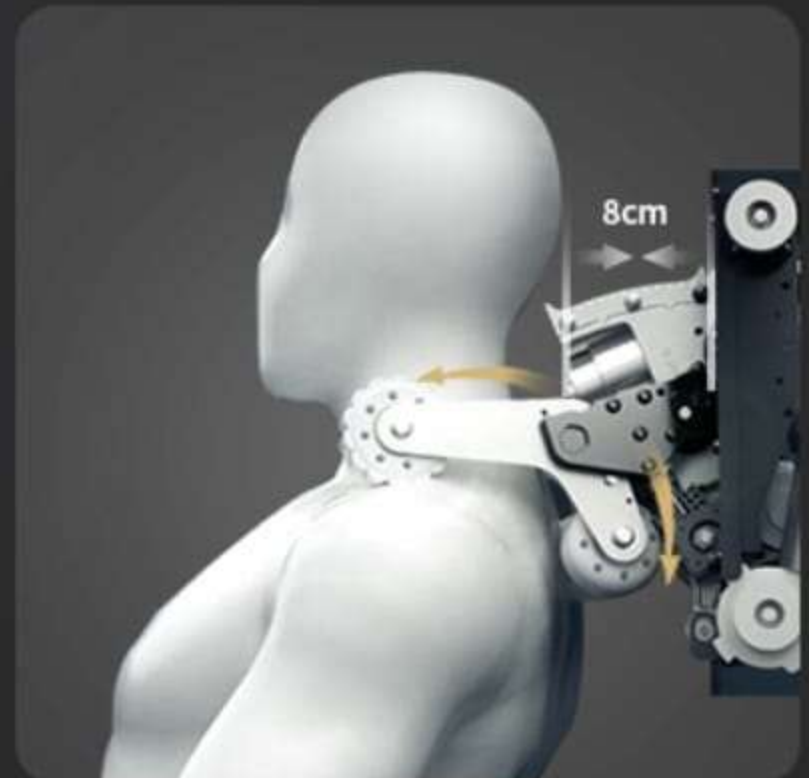

AIR CELL ZONE select AIRBAG INTENSITY 3

SOLE ROLLER SPEED 3 CALF ROLLER SPEED off

BACKREST Up Down LEGREST Up Down

1. Select a user.
2. Select an automatic mode to run, You can modify massage intensity and speed, heating. Time After selecting an automatic mode, Then press save after confirming. (Press the user for 3 seconds to delete)

Back Save

PRODUCT DETAILS

New 5D Movement

- **Patent Roller**
More fit and comfortable

- **New 5D Mechanism**
Extend 8cm make massage deeply

eRelaxic Pro

PRODUCT DIMENSION

Net Weight: 134.5kgs Gross Weight: 187kgs