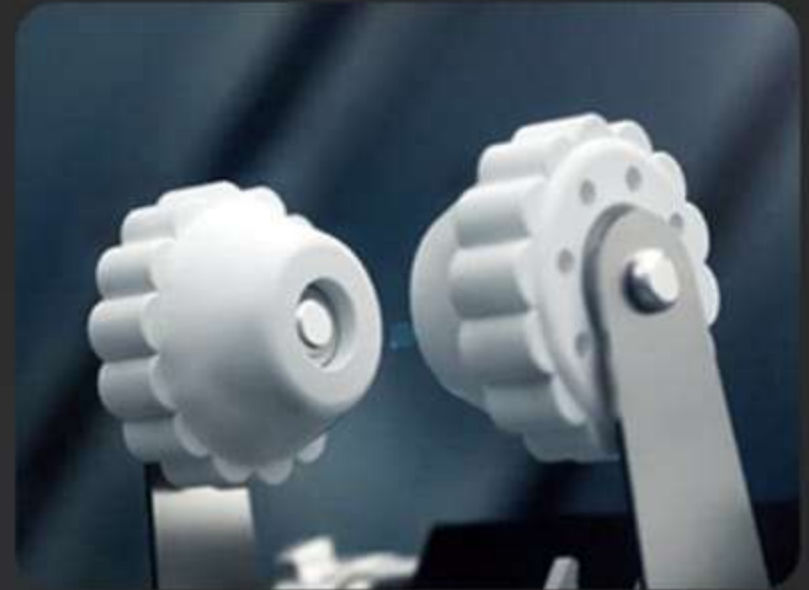

- **Patent Roller**
  More fit and comfortable