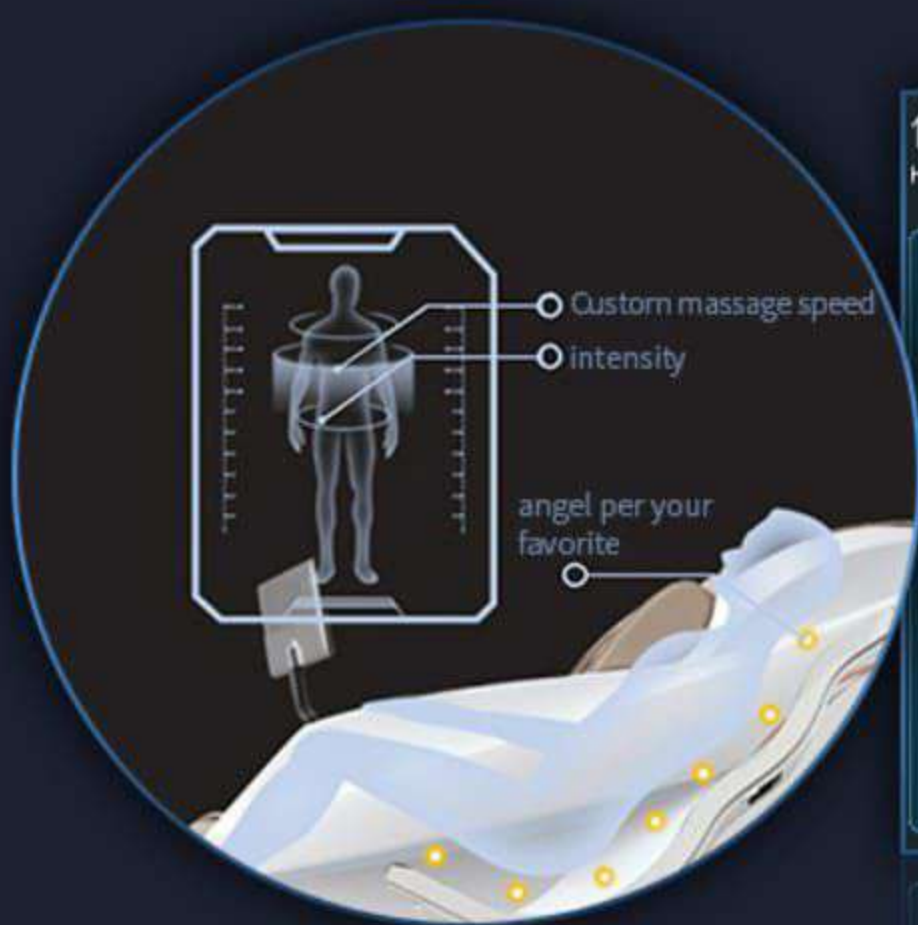

Leisure

Energy

Refresh

Bluetooth

CUSTOMIZE Programs

SHIATSU 00:00

VOL HEAT TIME LAN SWITCH

HOME

CUSTOMER USER

SOUL

REJOICE

LEISURE

ENERGY

REFRESH

BLUETOOTH

3D INTENSITY 3 ROLLER SPEED 1

AIR CELL ZONE select AIRBAG INTENSITY 3

SOLE ROLLER SPEED 3 CALF ROLLER SPEED off

BACKREST Up Down LEGREST Up Down

1. Select a user.
2. Select an automatic mode to run, You can modify massage intensity and speed, heating. Time After selecting an automatic mode, Then press save after confirming. (Press the user for 3 seconds to delete)