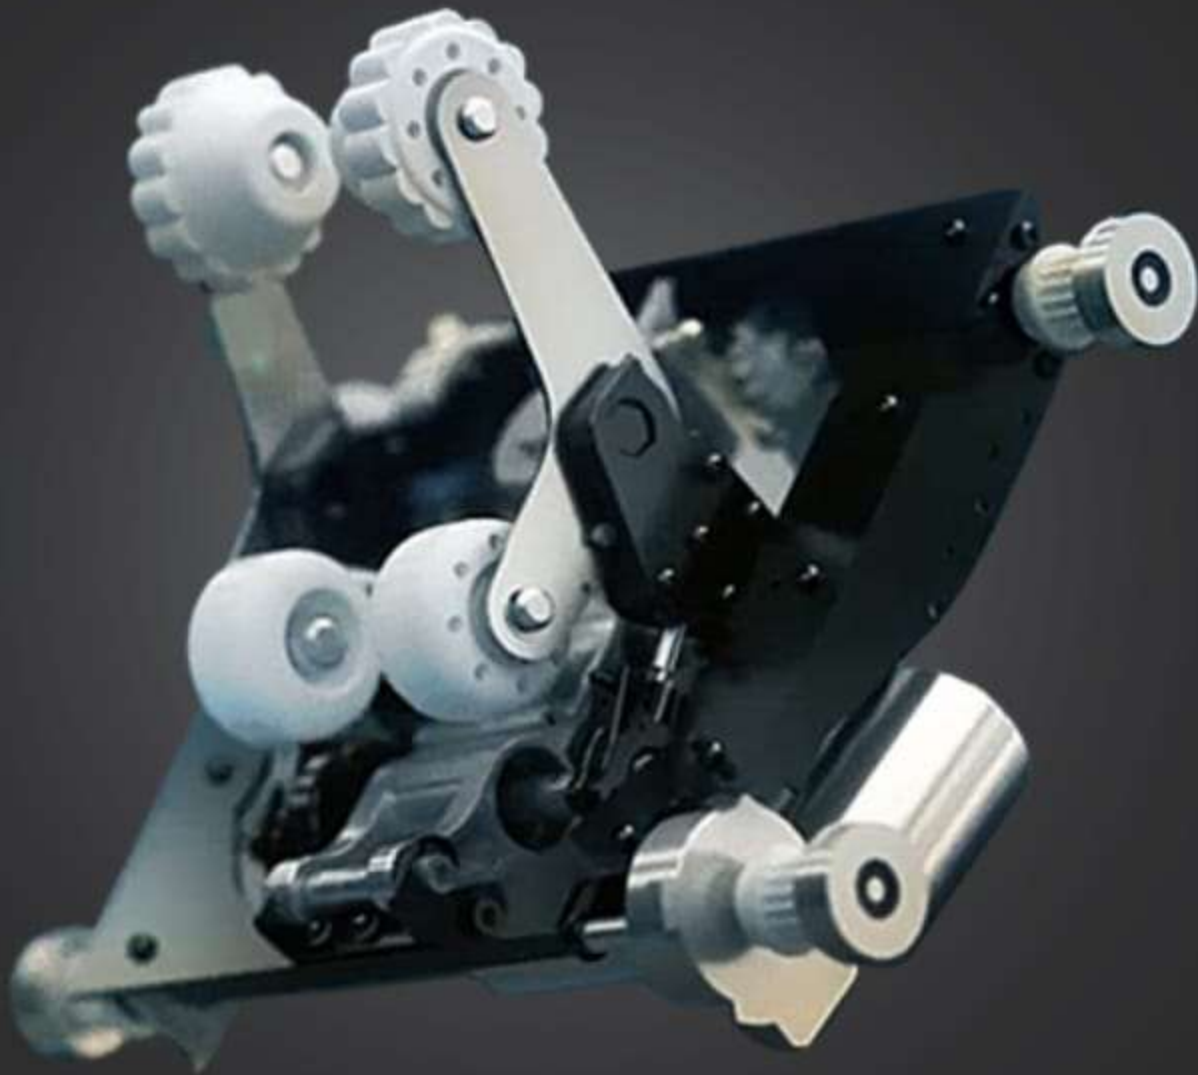

Back Save

PRODUCT DETAILS

New 5D Movement

- **Patent Roller**
More fit and comfortable

- **New 5D Mechanism**
Extend 8cm make massage deeply

eRelaxic Pro

PRODUCT DIMENSION

Net Weight: 134.5kgs Gross Weight: 187kgs