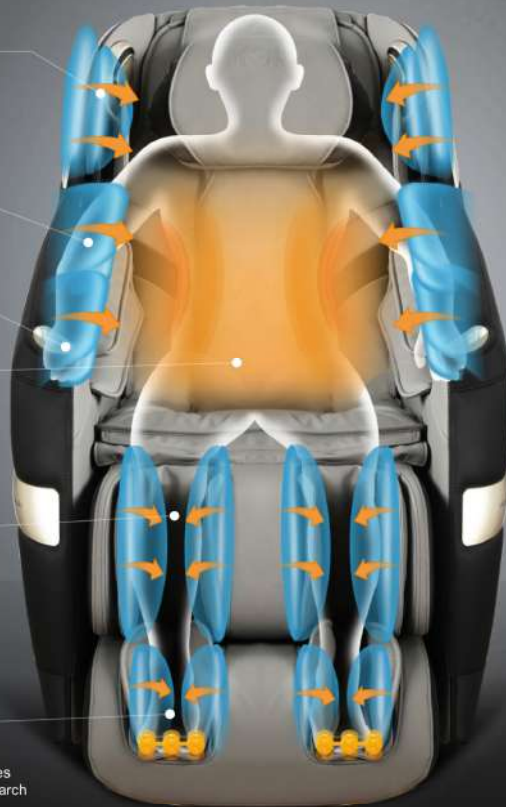

SEPARATE LIFTING ADJUSTMENT

It is provided with a separate lifting adjustment function for the lower leg frame, linkage lifting adjustment function for the backrest frame, and zero-gravity automatic lying angle adjustment function.

VOICE CONTROL

Intelligent voice recognition system makes it easier to control the massage chair to enjoy the comfort

AIRBAG PRESSURE MASSAGE

Based on biomechanics, ergonomics and model physical therapy, aim to human skeletal characteristics, combine with zero power, zero space, longer curved rail massage, modern physics stretch with 24 air bags. It will bring you supreme massage experience when you at home, keep health and activity every day.

4PCS
SHOULDER AIRBAG MASSAGE
Set With The Shoulder Automatic Detection And Location

4PCS
ARM AIRBAG MASSAGE

4PCS
PALM AIRBAG MASSAGE

BACK
Carbon Fiber Far Infrared Heating
40°C~50°C back heating function

4PCS
LEG AIRBAG MASSAGE
Leg Traction Massage Function
The lower leg air compression and the back manipulators cooperate together to massage, and the legs can be stretched for traction massage.

8PCS
FOOT AIRBAG MASSAGE
Foot And Sole Roller Massage
Three groups of rollers roll to scrape and massage toes and roots of feet, and roll to scrape and massage the arch of feet. The speed is adjustable in three gears.