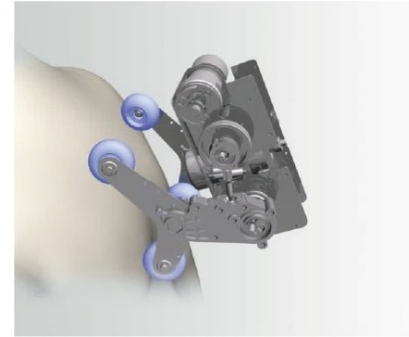

Japanese Therapy

A combination of soft and hard touch to the deep of core muscles.

Comprehensive Massage from Head-to-Toe

1. uShape Massage on head.
2. Intense airbag massage on shoulder & arms.
3. Soothing warmth back, Seat & calf.
4. Revitalizing Massage for hands & feet.
5. Relieve tension in thighs & hips.
6. Rejuvenate calves, ankles and feet.

S&L Long track Massage

The world's longest 130cm S&L back track allows the back roller mechanism moves from head to buttocks, whereby expanded the core massage area greatly. The curve is ergonomically designed, which makes the neck and waist massage more powerful than ever.

4D Smart Back Mechanism

All the massage balls of the back roller mechanism are made of silica gel material, and the mechanism has equipped with multi sensors, thus it can offer a more gentle and accurate back massage; It has 6 massage methods, combination, tapping, knocking, rolling, kneading and shiatsu; The speed and width of the mechanism can be adjusted per user's preference. The rollers can rotate 360° in both horizontal and vertical direction.

Smart Back Mechanism

All the massage balls of the back roller mechanism are made of silica gel material, and the mechanism has equipped with multi sensors, thus it can offer a more gentle and accurate back massage; It has 6 massage methods, combination, tapping, knocking, rolling, kneading and shiatsu; The speed and width of the mechanism can be adjusted per user's preference.