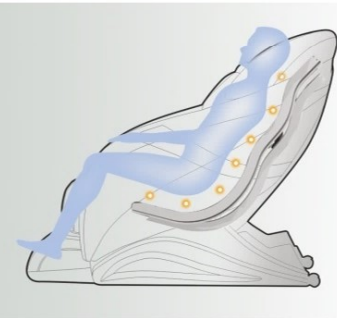

The Real Therapeutic Massage Programs

American Therapy

Prepare the body & mind for a restful good night's sleep

Thai Therapy

A feminine massage designed to tone and firm

Indian Therapy

Loosen muscles and improve range of motion for flexibility

Soothing Warmth Therapy

Prepare your body with the soothing warm air to loosen stiff muscles and joints.

Chinese Therapy

Intense massage pressure to relieve body tension & knots

Hongkong Style

Head-to-toe pampering to unwind and relax the body & mind

Japanese Therapy

A combination of soft and hard touch to the deep of core muscles.

Comprehensive Massage from Head-to-Toe

1. uShape Massage on head.
2. Intense airbag massage on shoulder & arms.
3. Soothing warmth back, Seat & calf.
4. Revitalizing Massage for hands & feet.
5. Relieve tension in thighs & hips.
6. Rejuvenate calves, ankles and feet.

S&L Long track Massage

The world's longest 130cm S&L back track allows the back roller mechanism moves from head to buttocks, whereby expanded the core massage area greatly. The curve is ergonomically designed, which makes the neck and waist massage more powerful than ever.