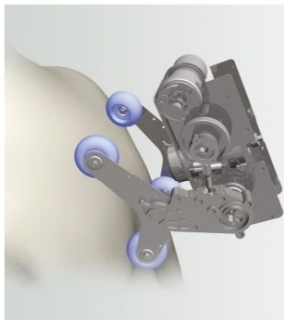

Japanese Therapy

A combination of soft and hard touch to the deep of core muscles.

Comprehensive Massage from Head-to-Toe

1. uShape Massage on head.
2. Intense airbag massage on shoulder & arms.
3. Soothing warmth back, Seat & calf.
4. Revitalizing Massage for hands & feet.
5. Relieve tension in thighs & hips.
6. Rejuvenate calves, ankles and feet.

S&L Long track Massage

The world's longest 130cm S&L back track allows the back roller mechanism moves from head to buttocks, whereby expanded the core massage area greatly. The curve is ergonomically designed, which makes the neck and waist massage more powerful than ever.

4D Smart Back Mechanism

All the massage balls of the back roller mechanism are made of silica gel material, and the mechanism has equipped with multi sensors, thus it can offer a more gentle and accurate back massage; It has 6 massage methods, combination, tapping, knocking, rolling, kneading and shiatsu; The speed and width of the mechanism can be adjusted per user's preference. The rollers can rotate 360° in both horizontal and vertical direction.

Smart Back Mechanism

All the massage balls of the back roller mechanism are made of silica gel material, and the mechanism has equipped with multi sensors, thus it can offer a more gentle and accurate back massage; It has 6 massage methods, combination, tapping, knocking, rolling, kneading and shiatsu; The speed and width of the mechanism can be adjusted per user's preference.