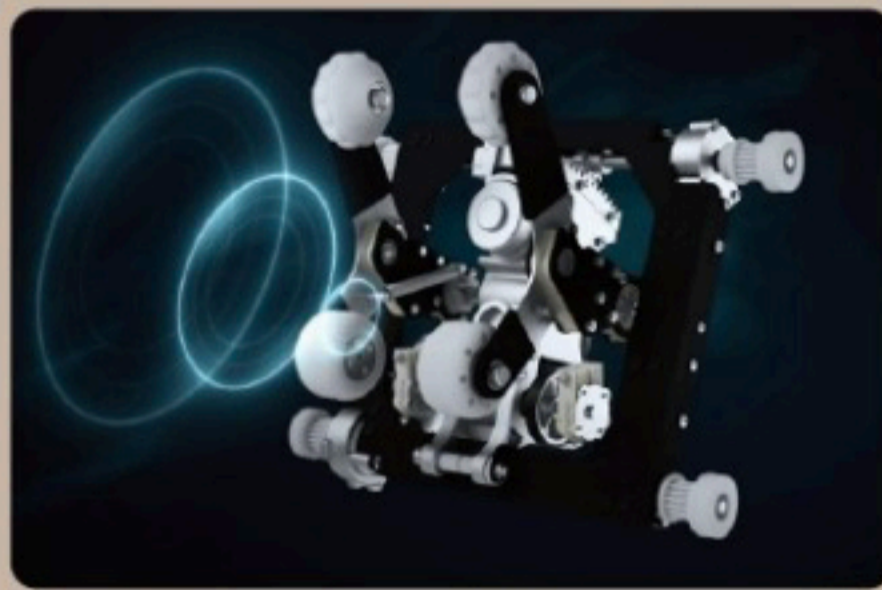

## MORE FEATURE YOU WILL LOVE

Hi-performance  
mechanism

Body sensing

S&L back track

Free of  
installation

Model	<b>eGenki Pro</b>
Dimension	Reset position: 55.1*29.9*43.3Inch Reclined position: 66.9*29.9*38.6Inch Packing Dimension: 65*31.5*35.4Inch
G.W.	242lb
N.W.	198lb
Track length	125cm

### S&L TRACK

The 100cm long S&L track allows the back roller arms massage from the head to the buttocks; it has greatly increased the reachable parts of the back 3D mechanism. The back track design is based on human bodycurve which make shoulder and waist massage more in place.

### NEW 4D MECHANISM

4D Mechanism arms extends 8cm, can effectively improve the comfort of massage. 4D intelligent movement with brushless vibration motor, the highest vibration frequency is about 8000 rpm.

### SOLE ROLLER MASSAGE

Equipped with 3 rows of roller in the sole area, offer deep tissue massage, help improving the circulation and releasing stress.