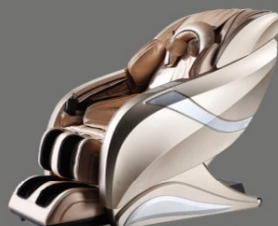

THERE IS SOMETHING FOR EVERYONE

Depending on various age groups, occupation and hobbies, there are specific areas of the body which are more prone to strains and tense muscles, Massage promotes physiotherapeutic effects and also stimulates better blood circulation, higher metabolism, emotional relaxation and mental rejuvenation. The complete HCI Massage Chair Series is comprehensive and functional for sharing with the whole family, both young and old!

01 CONVENIENCE FOR THE WORKING CLASS

All stressed out with no time to schedule in an appointment for a massage? You can fit in a rejuvenating massage session anytime in the convenience of your home.

02 BEAUTY CARE FOR THE LADIES

A massage can help improve body posture, eliminate water retention and aid in detoxification.

03 THERAPEUTIC FOR THE ELDERLY

Mimicking physical motion, the elderly can reap the physiological benefits from a massage to make up for a lack of regular exercise without needing to step out of the house.

04 HEALTH INVESTMENT FOR THE YOUTHS

Youths can benefit from the physiotherapeutic effects of a massage that helps reduce likelihood of a muscle injury after exercise, decrease soreness while also relieving mental stress.

05 RECOVERY FOR THE ATHLETES

Massage therapy promotes greater flexibility, muscle suppleness and blood circulation. It also aids to stretch the muscles for a shorter recovery time.

BEIGE

Specifications

Model : eRelaxic
Model Number : HC1012
Power Consumption : 150W
Voltage : 220-240V-50/60Hz

Make : Japan
Dimension : 1520x680x870 mm
Weight : Gross 186 Net 136 kg
Colours : Brown/Black/Red/Beige

Complies with Safety and Quality Standards of International Certification Boards: