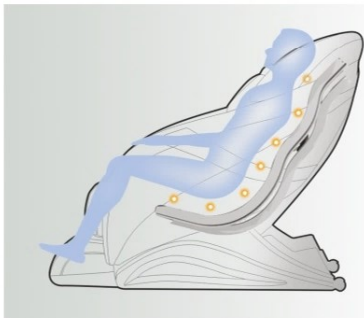

S&L Long track Massage

The world's longest 130cm S&L back track allows the back roller mechanism moves from head to buttocks, whereby expanded the core massage area greatly. The curve is ergonomically designed, which makes the neck and waist massage more powerful than ever.