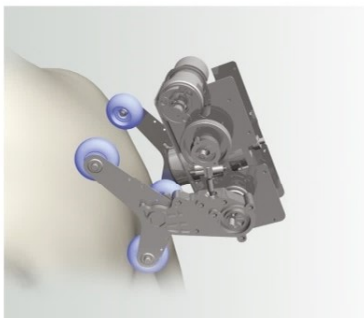

4D Smart Back Mechanism

All the massage balls of the back roller mechanism are made of silica gel material, and the mechanism has equipped with multi sensors, thus it can offer a more gentle and accurate back massage; It has 6 massage methods, combination, tapping, knocking, rolling, kneading and shiatsu; The speed and width of the mechanism can be adjusted per user's preference. The rollers can rotate 360° in both horizontal and vertical direction.