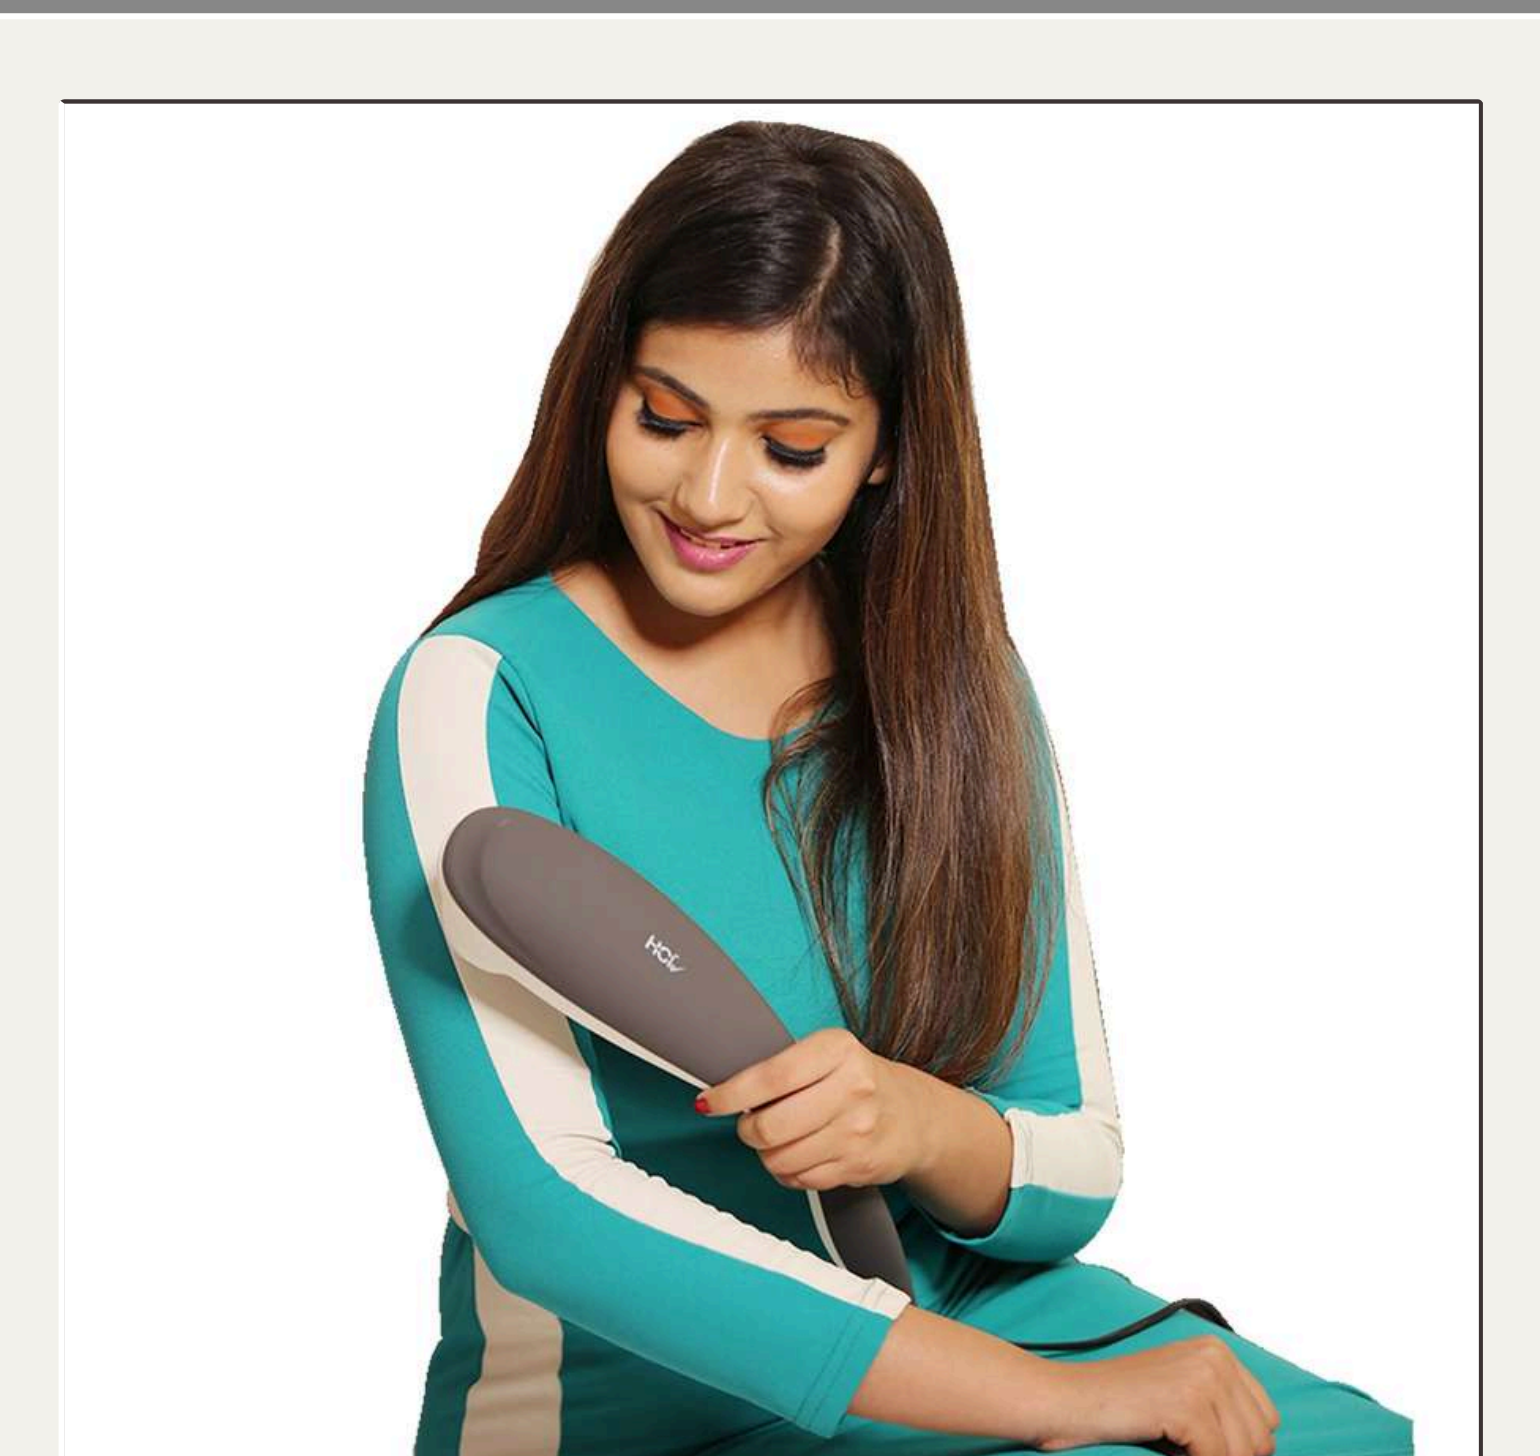

**Handheld
Massgers**