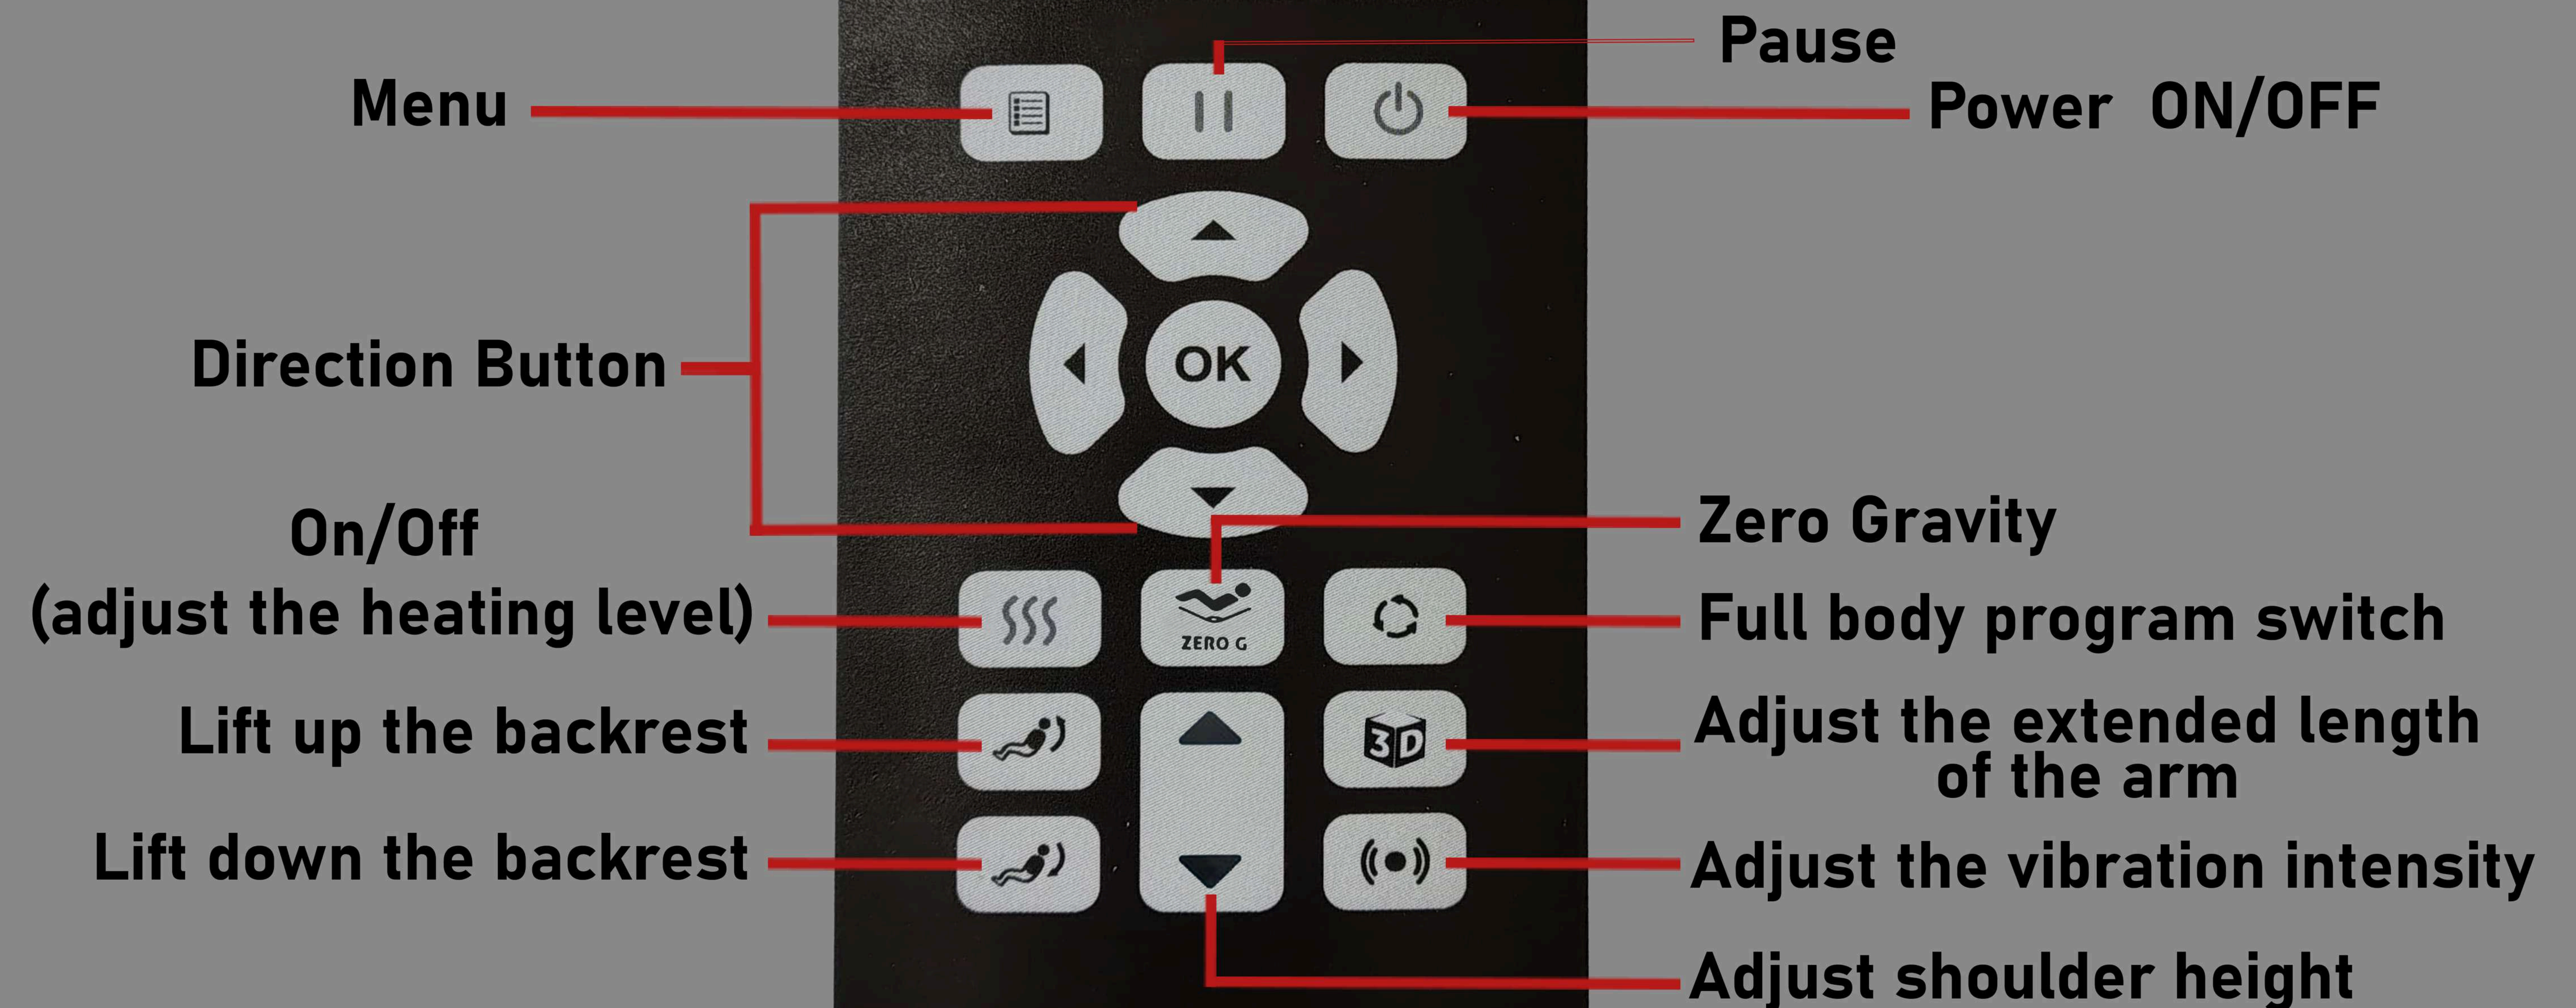

Remote Controller

Easily manage and customize your massage experience with the intuitive remote controller. Its simple operation ensures that relaxation is just a button away.