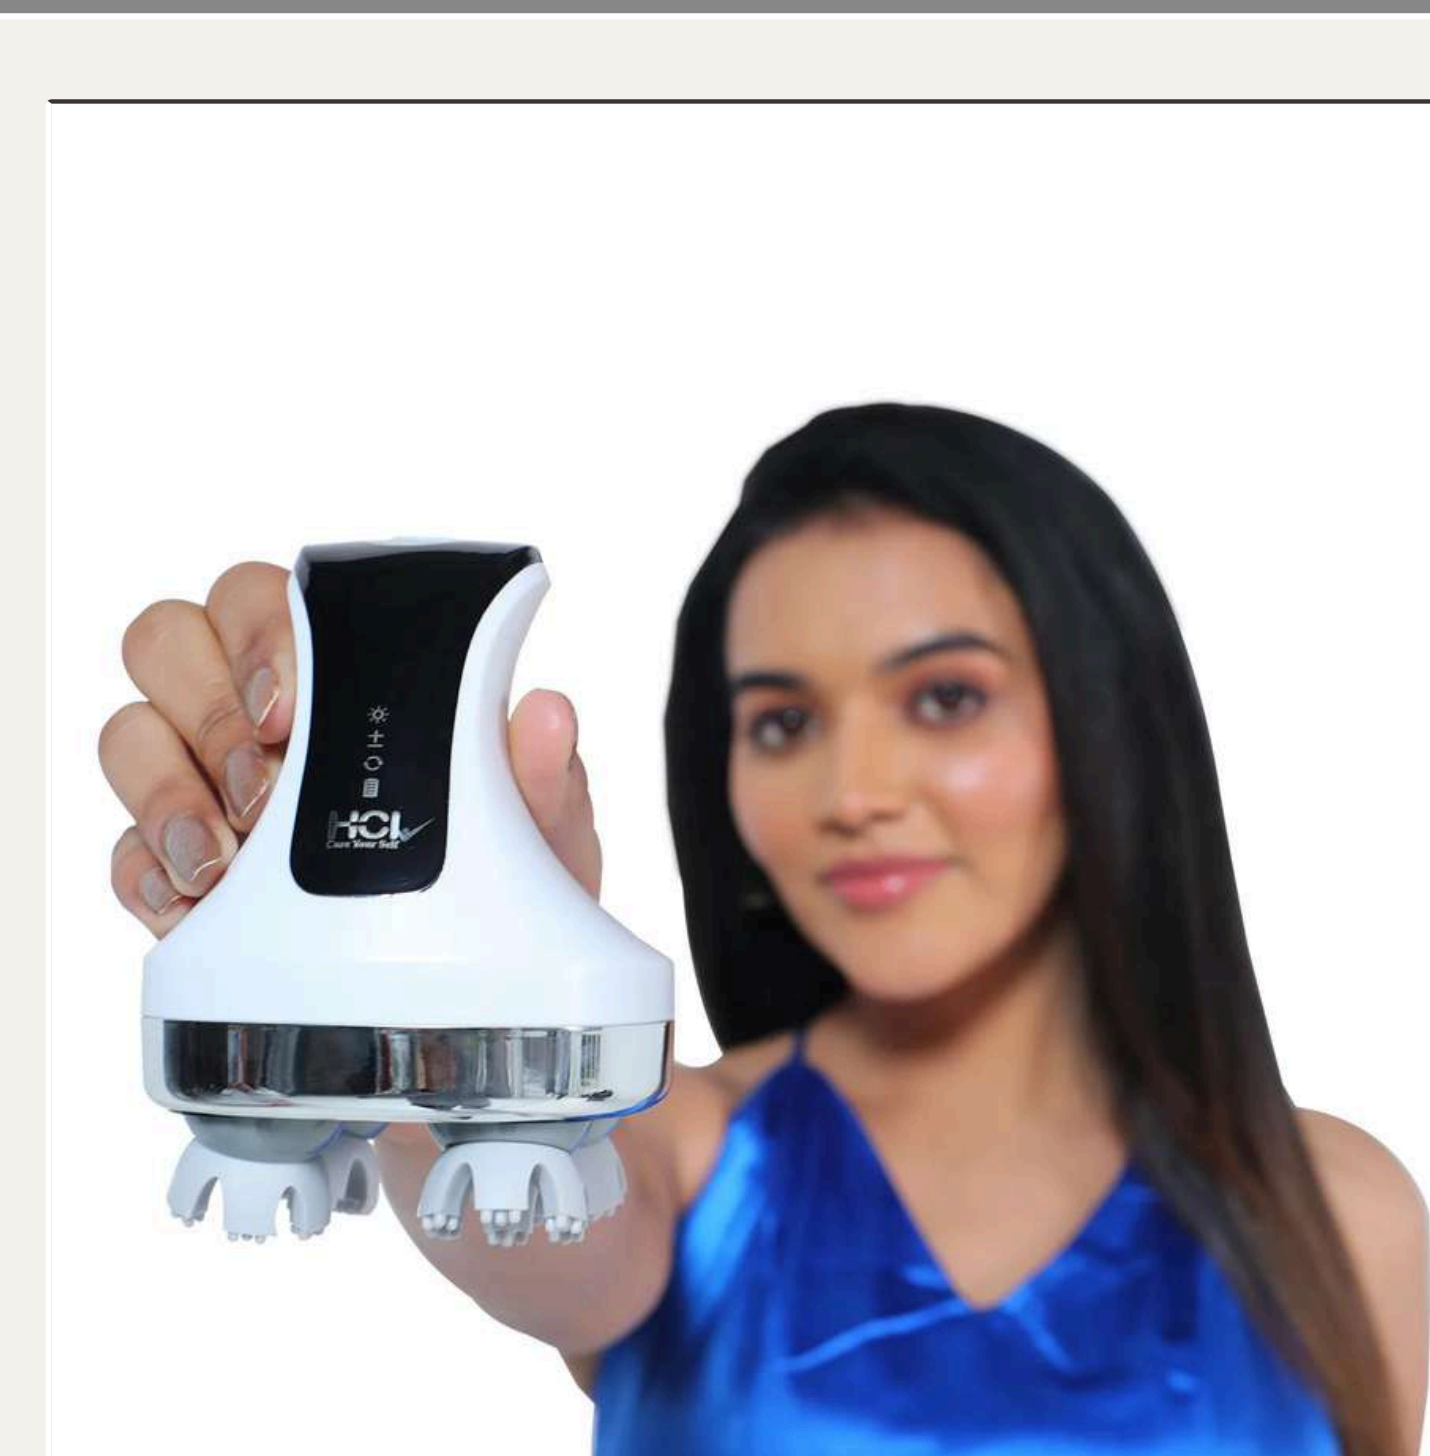

Calf & Leg Airbag Massage

Experience soothing relief with Calf & Leg Airbag Massage – designed to improve circulation, reduce tension, and provide ultimate relaxation for tired legs

4D Patent Mechanism with Roller & Vibration

Terms & Conditons Apply

Video & Photo Gallery
This page is clickable

**Full Body
Massage Chairs**

**Foot, Calf &
Leg Massagers**

Fitness Equipment

**Handheld
Massgers**

**Head & Scalp
Massagers**

**Back & Neck
Massagers**