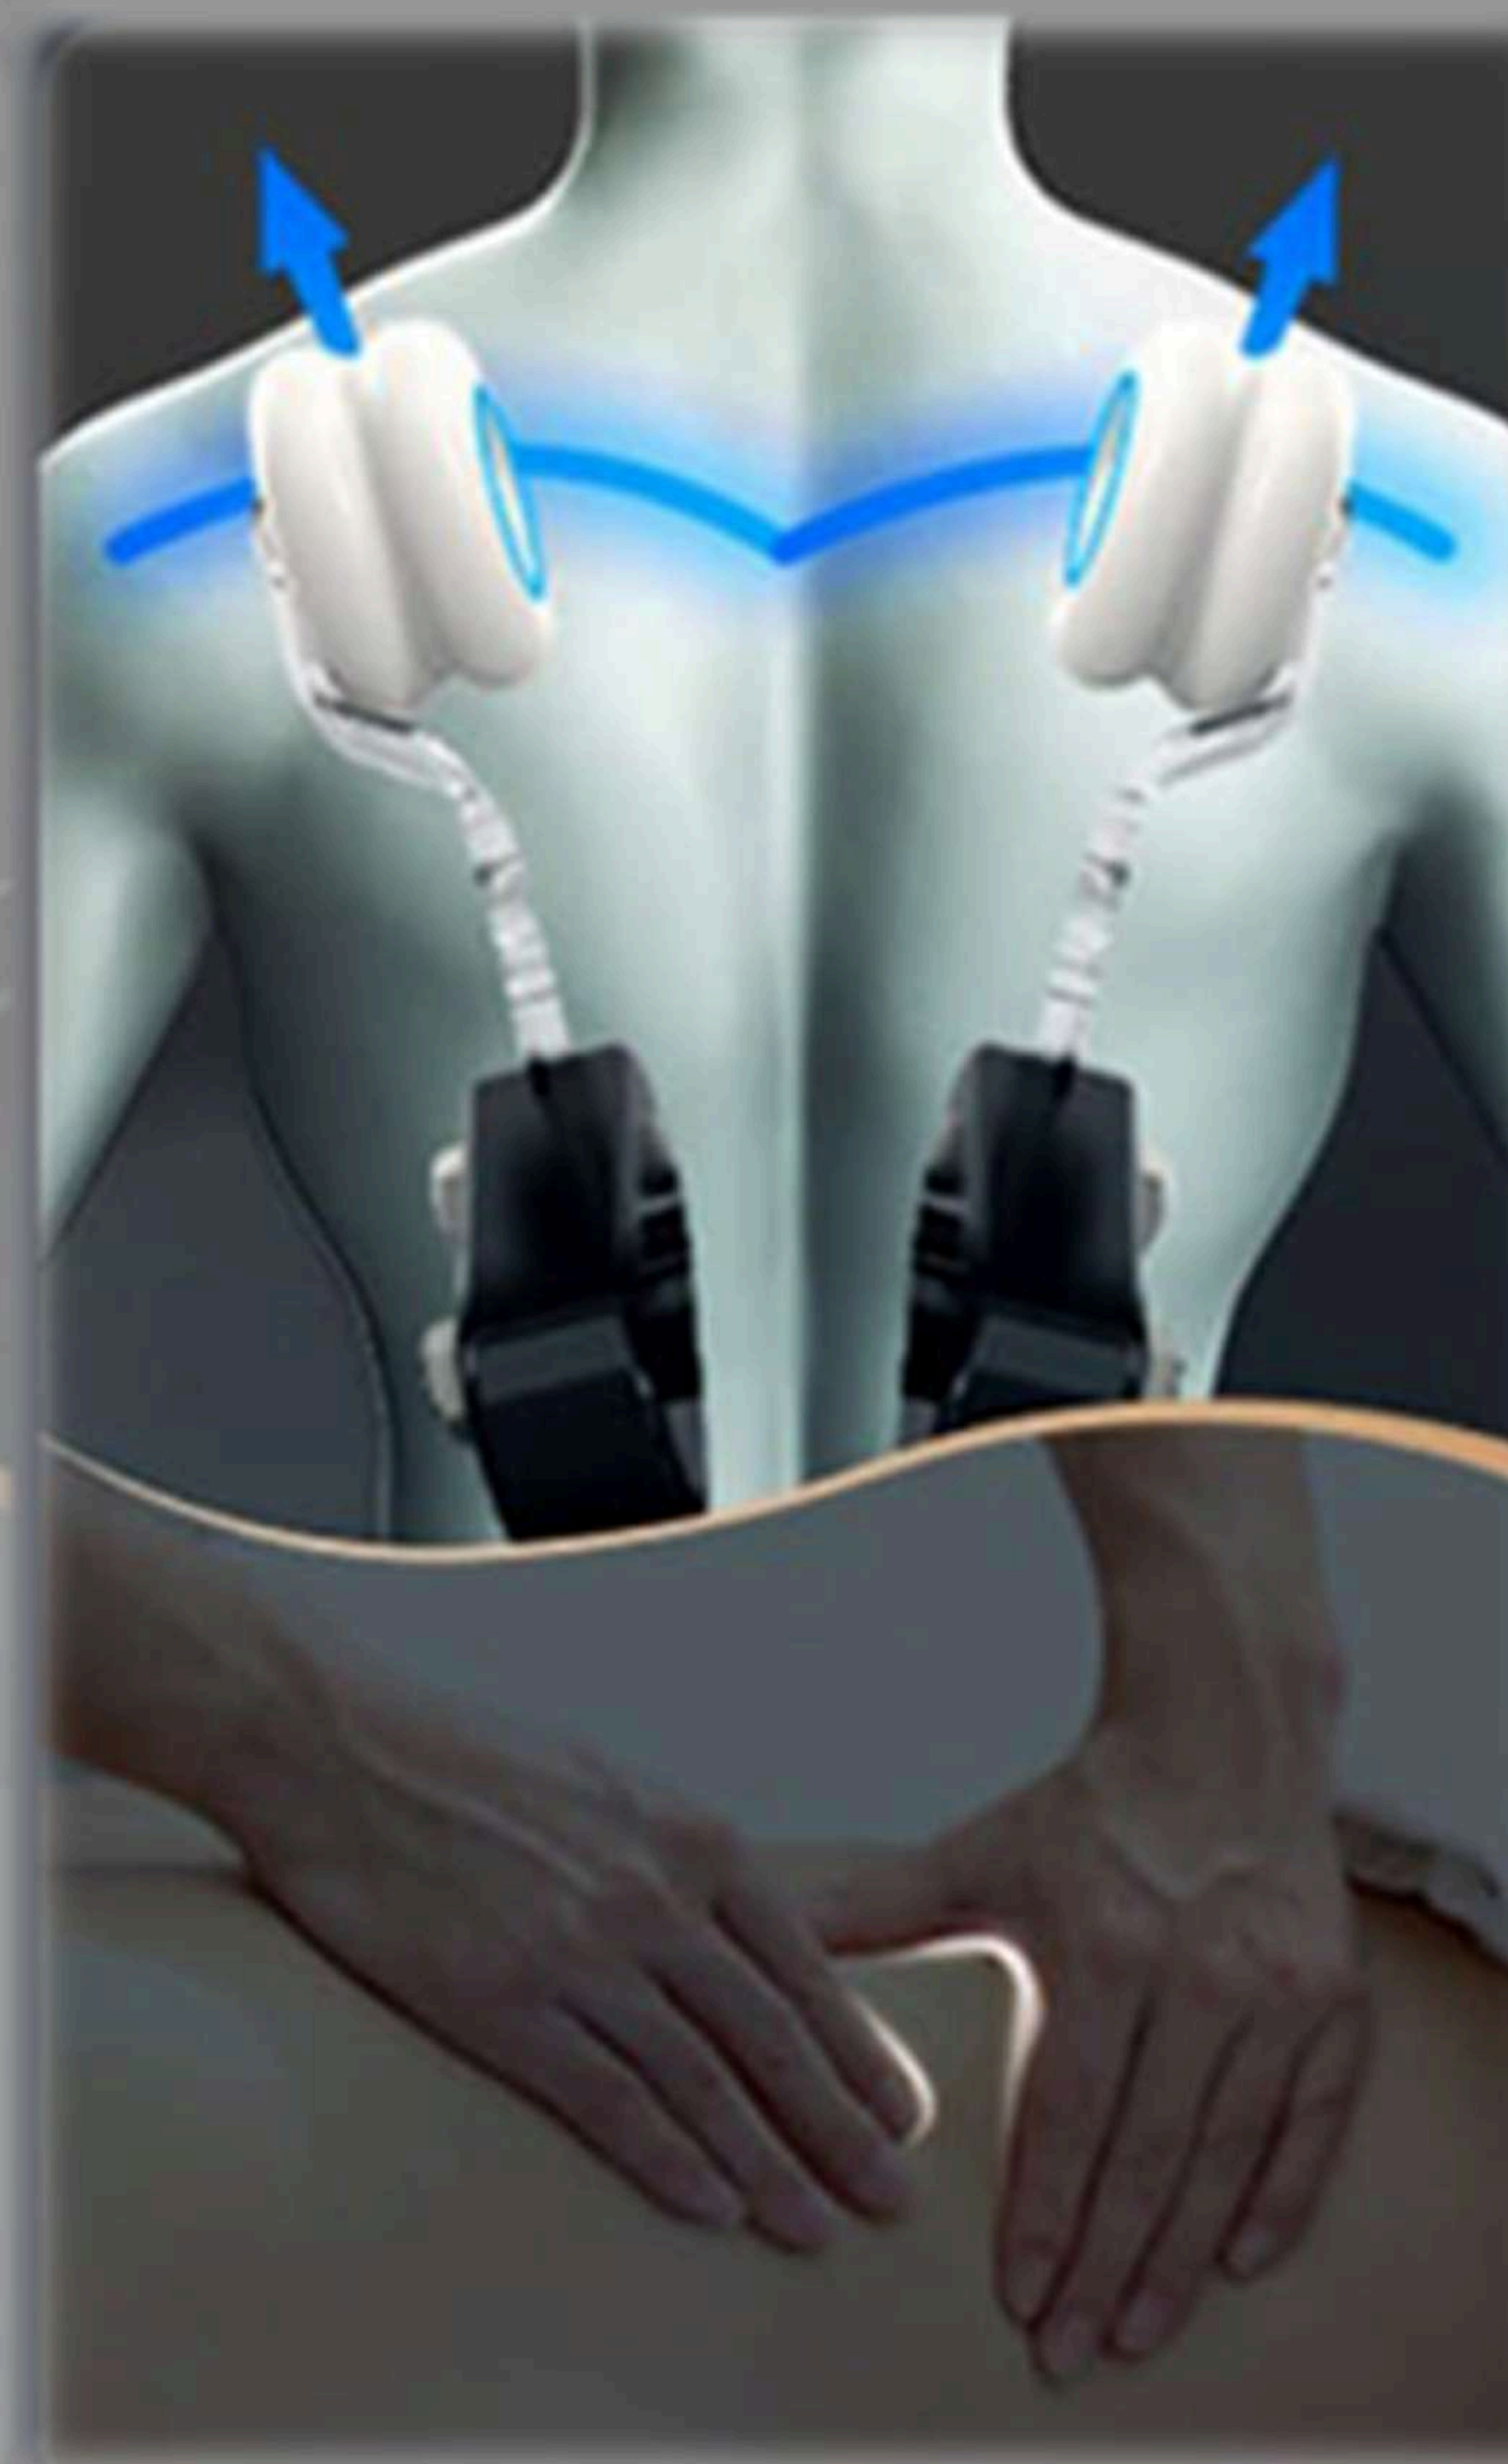

Relax and rejuvenate with Thigh Airbag Massage, designed to ease muscle tension, improve circulation, and provide a soothing experience for your thighs. Feel the ultimate comfort and relief with every session.

Calf & Leg Airbag Massage

Experience soothing relief with Calf & Leg Airbag Massage – designed to improve circulation, reduce tension, and provide ultimate relaxation for tired legs

4D Patent Mechanism with Roller & Vibration

Shiatsu

Knocking

Combination

Remote Controller

Easily manage and customize your massage experience with the intuitive remote controller. Its simple operation ensures that relaxation is just a button away.