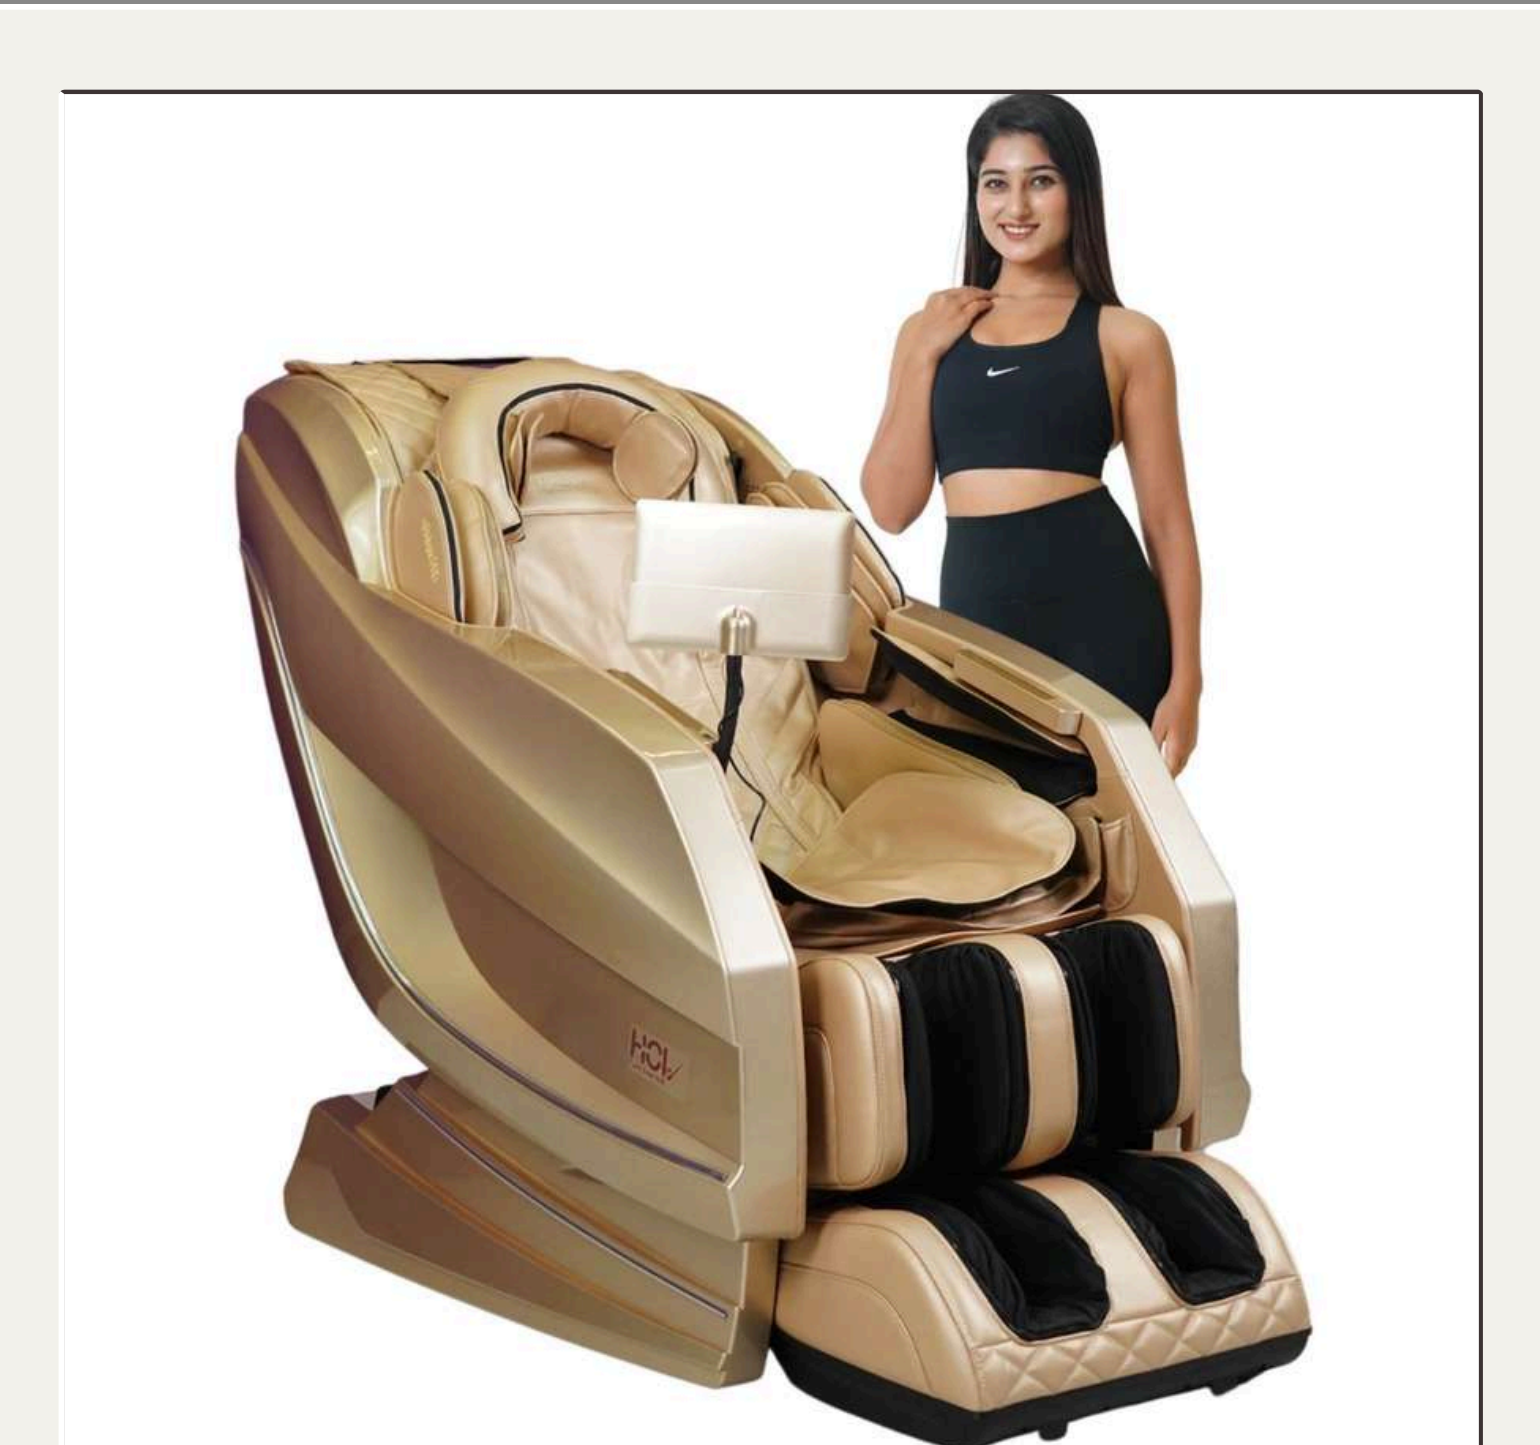

Video & Photo Gallery
This page is clickable

**Full Body
Massage Chairs**