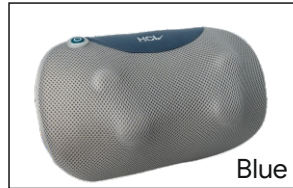

Blue

Product Specifications

Product Name	: HCI eNekku2 Thermal Massage Pillow
Model Number	: HC1047
Power Consumption	: 24W
Voltage	: 12V DC, 2A
Gross Weight:	: Shiatsu Deep Kneading Massage
Product Size:	: 30 × 22 × 13 CM
Usage Areas	: Neck, Shoulder, Back, Waist, Legs
Design & Developed	: Japan
Safety	: Auto Shut-Off
Available Colors	: Blue, Brown
Warranty	: 1-Year Comprehensive Warranty

Complies with Safety and Quality Standards of International Certification Boards:

- RoHS Directive 2001/97/EC
- Low Voltage Directive EC 2004/95/EC Under EN Standards
- Electromagnetic Compatibility EC Directive 2004/108/EC Under EN Standards
- Safety Test for household and Similar Electrical Appliances Under EN & GB Standards

International Assurance

Human Care (HCI)

Rajasthan | Delhi | Punjab | UP | MP | Maharashtra | Karnataka | Uttarakhand |
Telangana | Tamil Nadu | Gujarat | Chhattisgarh

Ph.: +91 7300000739

Email : info@humancarei.com

Website : www.humancarei.com

Dealer